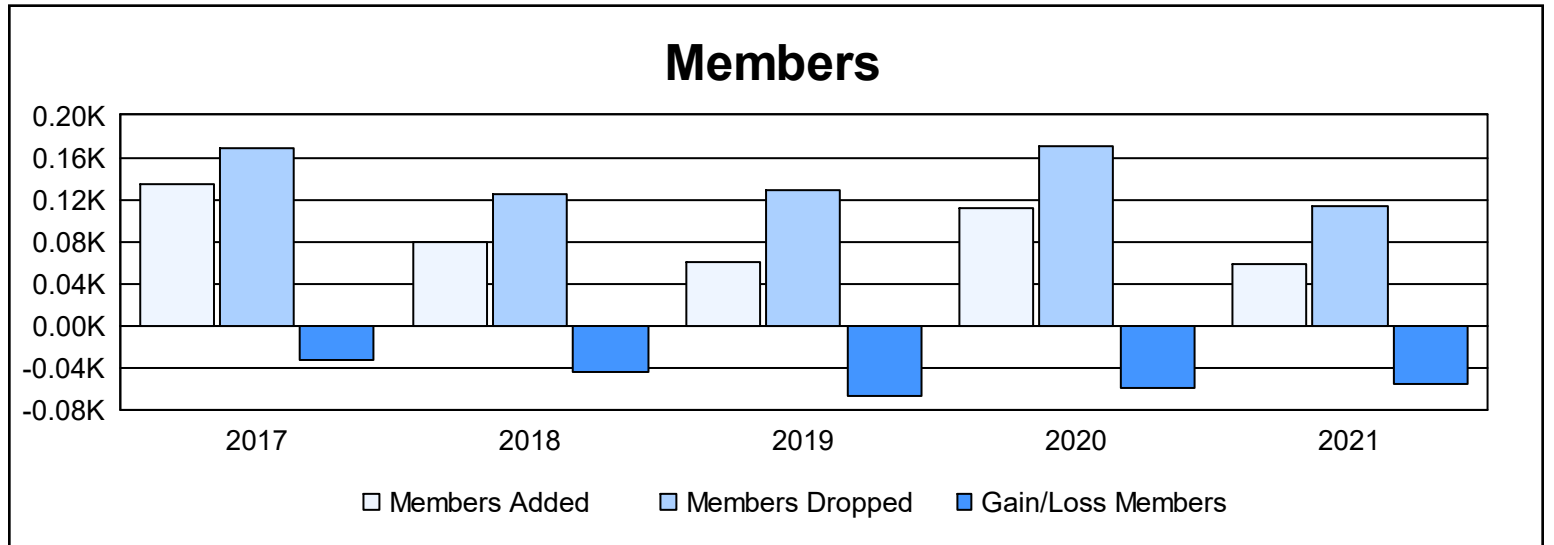

Year	New Clubs	Dropped Clubs	Gain/ Loss Clubs	New Members	Charter Members	Reinstate Members	Transfer Members	Total Member Added	Total Members Dropped	Gain/ Loss Members
2016-2017	1	3	-2	96	29	4	6	135	168	-33
2017-2018	0	0	0	67	2	6	4	79	124	-45
2018-2019	0	2	-2	53	2	4	2	61	128	-67
2019-2020	0	2	-2	78	8	13	12	111	170	-59
2020-2021	0	3	-3	38	1	11	8	58	113	-55
<b>Average</b>	<b>0</b>	<b>2</b>	<b>-2</b>	<b>66</b>	<b>8</b>	<b>8</b>	<b>6</b>	<b>89</b>	<b>141</b>	<b>-52</b>

### Membership Composition June 2021 Cumulative